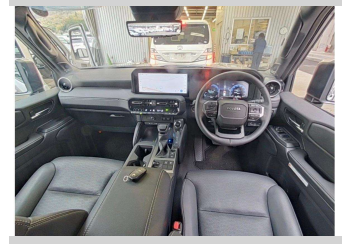

2025 TOYOTA Landcruiser Prado 2.8 Diesel Leather

Purchase Price

\$114,500

Includes GST, Registration & Licensing

Finance may be available on this vehicle. Ask one of our friendly staff for more information.

Gain peace of mind with Mechanical Breakdown Insurance. **Ask us how.**

Top features

None Listed

Body Style
SUV / 4x4

Odometer
8,800 km

Engine
2800 cc, diesel

Fuel Type
Diesel

Transmission
8 speed, 4WD