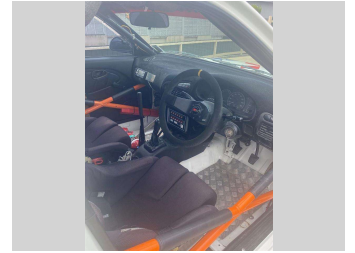

1992 MISUBISHI Lancer Rally Car

Purchase Price **\$35,000**
Includes GST, Registration & Licensing

Finance may be available on this vehicle. Ask one of our friendly staff for more information.

Gain peace of mind with Mechanical Breakdown Insurance. **Ask us how.**

Top features
None Listed

Body Style

-

Odometer

-

Engine

-

Fuel Type

-

Transmission

-

Wheels

-

VIN

-

Interior