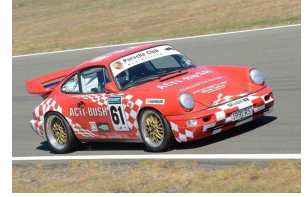

1991 Porsche 911 RS

VEHICLE INFORMATION

Cash Price

Includes GST,
Registration &
Licensing

POA

Finance may be available on this vehicle. Ask one of our friendly staff for more information.

Gain peace of mind with Mechanical Breakdown Insurance. Ask us how.

Body

2 door, Sports

Odometer

-

Engine

3800 cc

Fuel Type

Petrol

Transmission

5-Speed Manual

Wheels

-

VIN

-

Reg No.

1991RS

Ext Colour

White

History

-

Seats

-

Interior

-

Audio

-

Stock ID

968

Exterior Features

Interior Features

Mechanical Features

MAGNUM
Prestige

Magnum Prestige, Phone 0274334404, Email sales@magnumprestige.co.nz
354 St Asaph St, Christchurch 8011, New Zealand
www.magnumprestige.co.nz