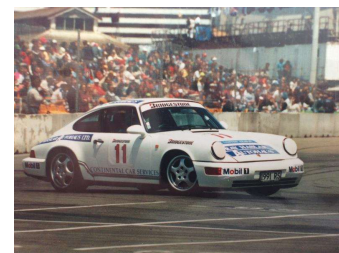

1991 Porsche 911 RS Lightweight NZ New

Purchase Price **POA**
Includes GST, Registration & Licensing

Finance may be available on this vehicle. Ask one of our friendly staff for more information.

Gain peace of mind with Mechanical Breakdown Insurance. **Ask us how.**

Top features
None Listed

Body Style
2 door, Sports

Odometer
84,000 km

Engine
3800 cc

Fuel Type
Petrol

Transmission
5-Speed Manual

Wheels
-

VIN
-