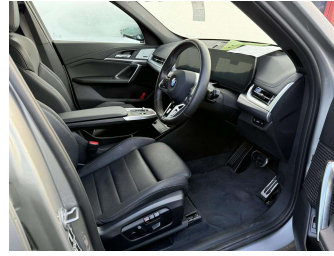

2024 BMW

Purchase Price

$54,999

Includes GST, Registration & Licensing

Finance may be available on this vehicle. Ask one of our friendly staff for more information.

Gain peace of mind with Mechanical Breakdown Insurance. **Ask us how.**

Top features

None Listed

Body Style

5 door, Hatch

Odometer

50,000 km

Engine

2000 cc, diesel

Fuel Type

Diesel

Transmission

Tiptronic

Wheels

-

VIN

WBA42EG0505Z48985

Interior

Black, Leather

Safety

-

Reg No.

-

Ext Colour

Grey

History

-

Seats

5 seats, Leather

CO2 Emissions

-

Energy Economy

-

Stock ID: 1261

MAGNUM
Prestige

Magnum Prestige | Phone 0274334404 | Email
magnumprestige@outlook.co.nz
354 St Asaph Street, Christchurch Central, Christchurch 8011, New Zealand
www.magnumprestige.co.nz